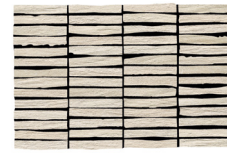

WHITE GR1
BEIGE GR2
GREY GR3
TORTORA GR4
LIGHT BROWN GR5
BROWN GR6

TWO FINISHINGS

DEUX FINITIONS _ ZWEI FERTIGUNGS _ DOIS ACABAMENTOS

N GREY, WHITE, BEIGE, TORTORA, LIGHT BROWN, BROWN _ R9

AS GREY, BEIGE, TORTORA, LIGHT BROWN _ R11

GROVE WHITE 20X120 GR1 N

GROVE WHITE 20X120 GR1 N

GROVE BEIGE 20X120 GR2 N

GROVE GREY 20X120 GR3 N

GROVE GREY 20X120 GR3 N | GREY 20X120 GR3 AS

WHITE 20X120
GR1 N

R 9

MOSAIC GROVE 1X7
WHITE 20X30 N

-

BEIGE 20X120
GR2 N

R 9

MOSAIC GROVE 1X7
BEIGE 20X30 N

-

BEIGE 20X120
GR2 AS

R 11

GREY 20X120
GR3 N